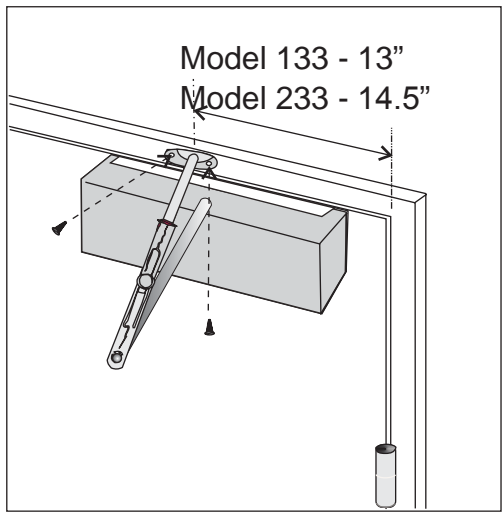

**NOTE:** For Model 133 Operator (Residential) mount arm 13" from hinge.  
For Model 233 Operator (Public) mount arm 14.5" from hinge.

## IMPORTANT

After installing operator on door, remove cover and carefully follow set-up and adjustment instruction located on inside cover.