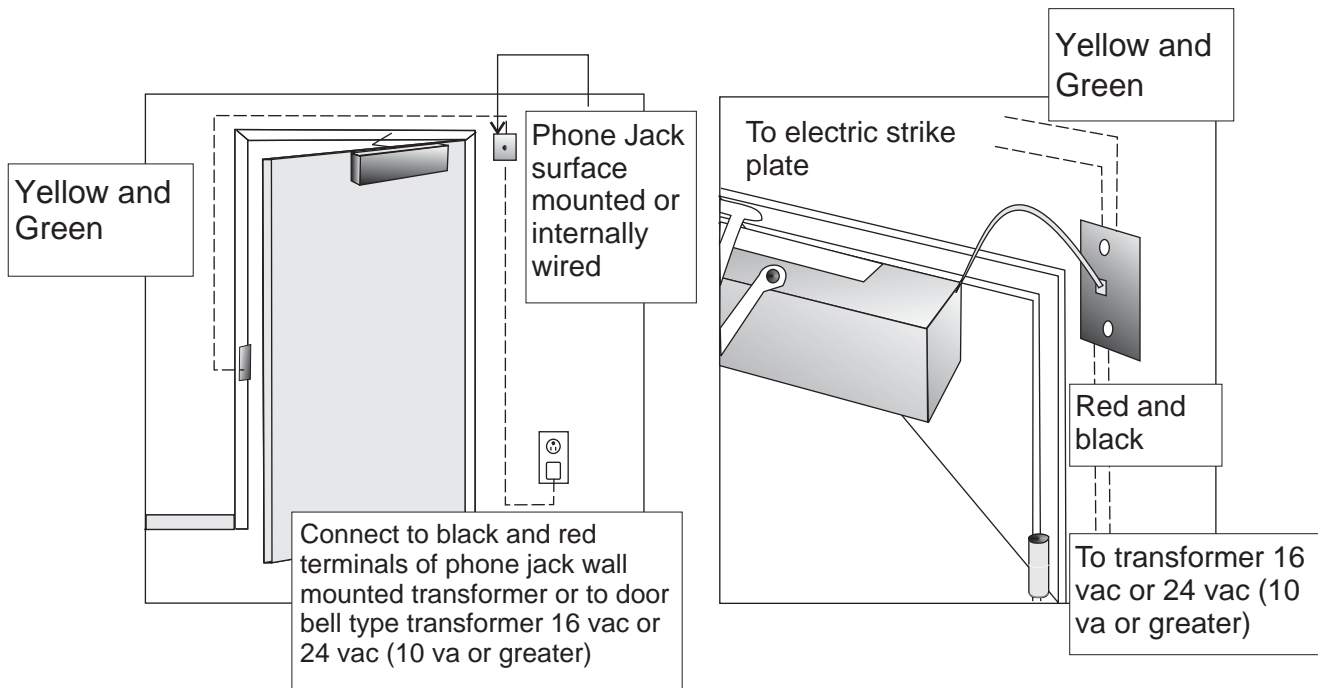

**NOTE:** For Model 133 Operator (Residential) mount arm 13" from hinge.  
For Model 233 Operator (Public) mount arm 14.5" from hinge.

## IMPORTANT

After installing operator on door, remove cover and carefully follow set-up and adjustment instruction located on inside cover.