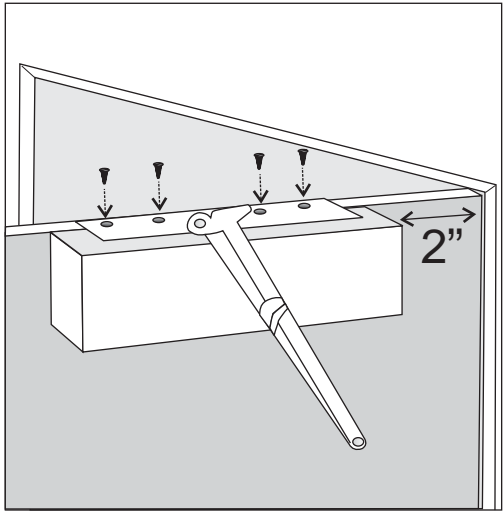

**NOTE:** For Model 133 Operator (Residential) mount arm 13" from hinge.  
For Model 233 Operator (Public) mount arm 14.5" from hinge.

## IMPORTANT

After installing operator on door, remove cover and carefully follow set-up and adjustment instruction located on inside cover.