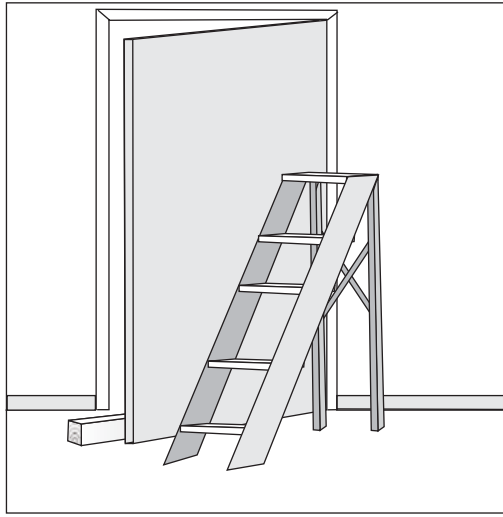

**NOTE:** For Model 133 Operator (Residential) mount arm 13" from hinge.  
For Model 233 Operator (Public) mount arm 14.5" from hinge.

## IMPORTANT

After installing operator on door, remove cover and carefully follow set-up and adjustment instruction located on inside cover.