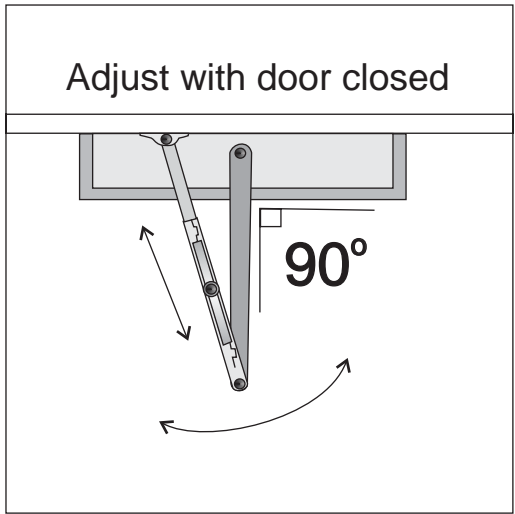

**NOTE:** For Model 133 Operator (Residential) mount arm 13" from hinge.  
For Model 233 Operator (Public) mount arm 14.5" from hinge.

## IMPORTANT

After installing operator on door, remove cover and carefully follow set-up and adjustment instruction located on inside cover.