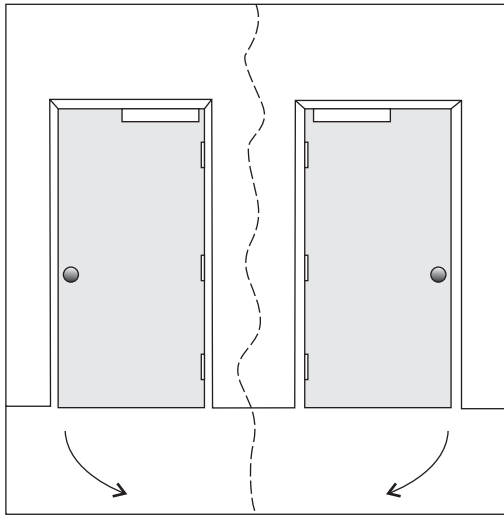

**NOTE:** For Model 133 Operator (Residential) mount arm 13" from hinge.  
For Model 233 Operator (Public) mount arm 14.5" from hinge.

## IMPORTANT

After installing operator on door, remove cover and carefully follow set-up and adjustment instruction located on inside cover.