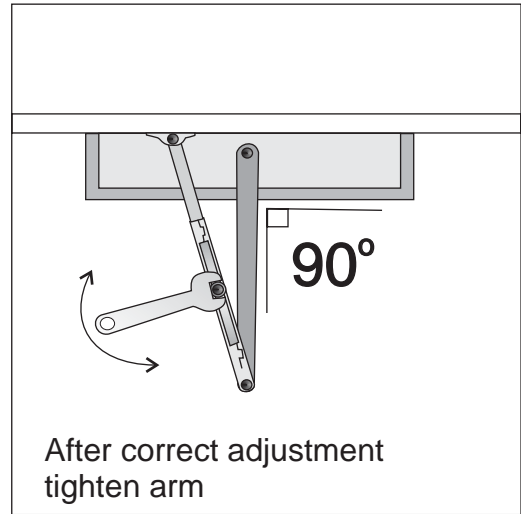

**NOTE:** For Model 133 Operator (Residential) mount arm 13" from hinge.  
For Model 233 Operator (Public) mount arm 14.5" from hinge.

## IMPORTANT

After installing operator on door, remove cover and carefully follow set-up and adjustment instruction located on inside cover.