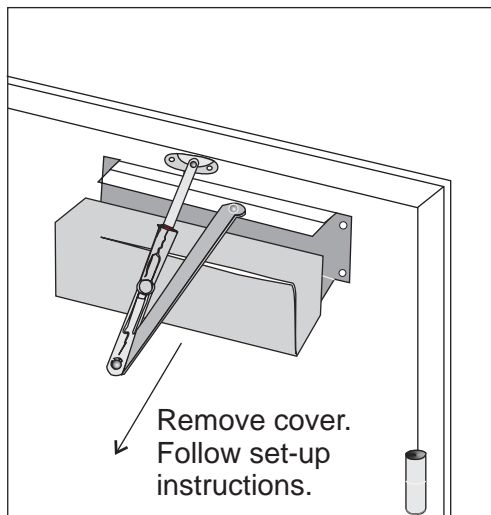

**NOTE:** For Model 133 Operator (Residential) mount arm 13" from hinge.  
For Model 233 Operator (Public) mount arm 14.5" from hinge.

## IMPORTANT

After installing operator on door, remove cover and carefully follow set-up and adjustment instruction located on inside cover.